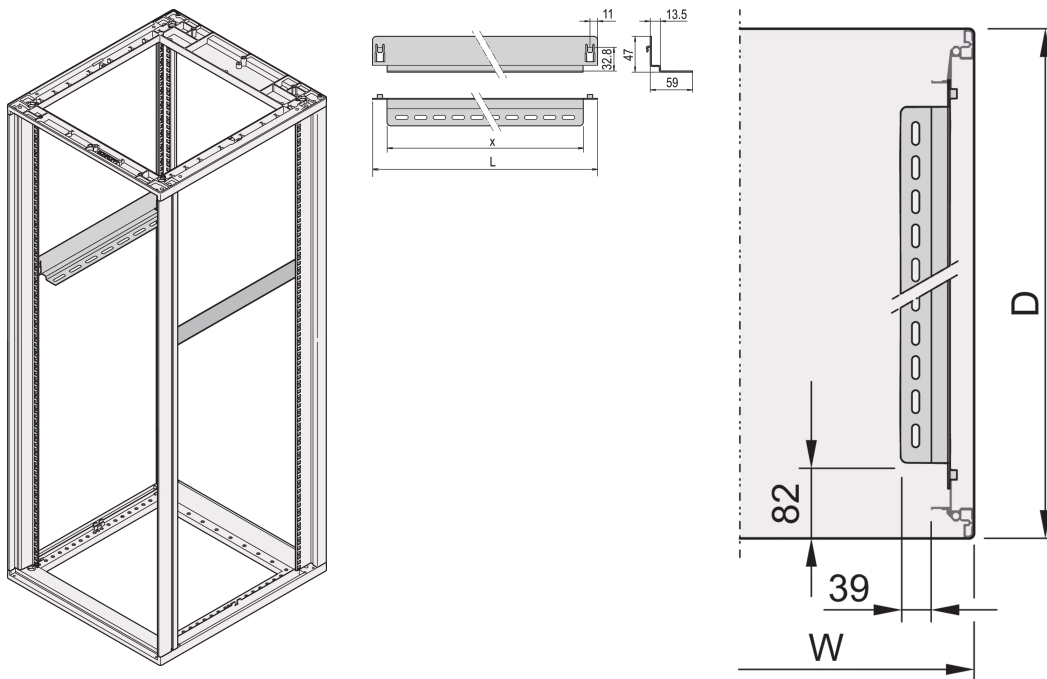

## CATALOG NUMBER

**27230-102**

Novastar Slide Rail with 25 kg load capacity for mounting on the cabinet uprights or 19" panel/slide mounts. The slide rail supports shelf of heavy 19" Chassis.

## PRODUCT ATTRIBUTES

Depth: 500mm

Finish: Aluminum-Zinc Plated

Length: 370mm

Material: Steel

Package Quantity: 2

Product Family: Novastar

Product Type: Slide Rail