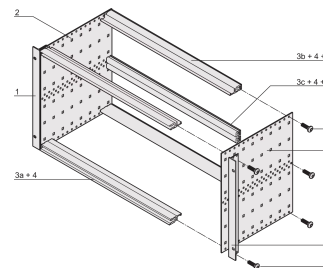

EuropacPRO 19" Subrack Kit for Backplane, Retrofit Shielding, 6 U, 235 mm

CATALOG NUMBER

24563-432

Non-shielded subrack for backplane mounting.

CERTIFICATIONS

FEATURES

Subrack with side panel type F ("flexible"), front 19" bracket included, depth-adjustable 19" bracket sold separately (not included in items delivered)

Rear horizontal rail for backplane mounting with insulation strip

Aluminum construction

IP 20, in accordance with IEC 60529

Modifications such as cutouts, different finishes or dimensions available