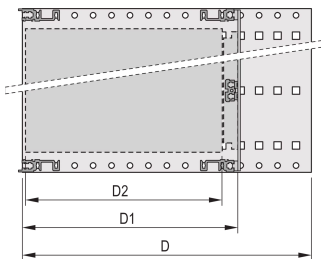

EuropacPRO 19" Subrack Kit for Backplane, Heavy, Retrofit Shielding, 3 U, 355 mm

CATALOG NUMBER

24563-164

Rear horizontal rail for backplane mounting with insulation strip

CERTIFICATIONS

FEATURES

Horizontal rail type "Heavy"

Shock and Vibration resistance up to 5 g

IP 20, in accordance with IEC 60529

Shock and vibration tested to the German "Bahn" standards BN 411002, BN 411003

Internal and external dimensions in accordance with: IEC 60297-3-100, -101, IEEE 1101.1