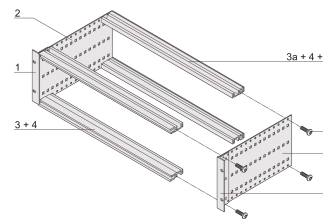

EuropacPRO 19" Subrack Kit for Backplane, Heavy, Retrofit Shielding, 3 U, 355 mm

CATALOG NUMBER

24563-164

Rear horizontal rail for backplane mounting with insulation strip

CERTIFICATIONS

FEATURES

Horizontal rail type "Heavy"

Shock and Vibration resistance up to 5 g

IP 20, in accordance with IEC 60529

Shock and vibration tested to the German "Bahn" standards BN 411002, BN 411003

Internal and external dimensions in accordance with: IEC 60297-3-100, -101, IEEE 1101.1