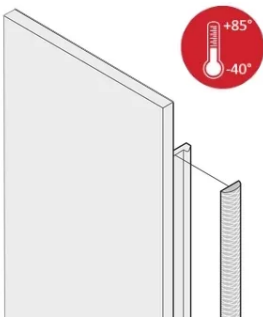

Front Panel EMC Textile Shielding Kit, -40... +85°C, 6 U; 10 pieces

CATALOG NUMBER

21102-855

The textile EMC gaskets are inserted into a slot on the right hand side of the U-shaped front panels. The gaskets are glued to the front panel. For an expanded temperature range up to +85°C.

CERTIFICATIONS

FEATURES

Textile EMC gasket is affixed laterally on the front panel or in the groove of the right-hand profile as appropriate.

Profile seal is bonded onto the contact surface of the 19" bracket or of the rear angle and sets up the conductive connection to the U-shaped front panels

Temperature range -40 °C ... +85 °C

PRODUCT ATTRIBUTES

Rack Height: 6U

Package Quantity: 10

Depth (D): 1.62mm

Height (H): 232mm

Material: Thermoplastic Elastomer

Product Family: EuropacPRO; PropacPRO; RatiopacPRO AIR; PropacPRO; Frame Type Plug-In Unit