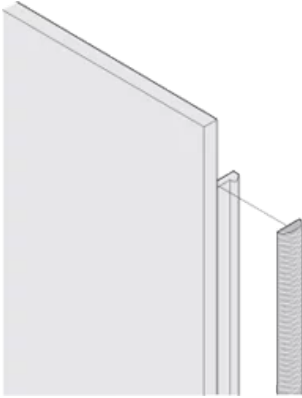

CERTIFICATIONS

FEATURES

Textile EMC gasket is affixed laterally on the front panel or in the groove of the right-hand profile as appropriate.

Profile seal is bonded onto the contact surface of the 19" bracket or of the rear angle and sets up the conductive connection to the U-shaped front panels

Temperature range -40 °C ... +85 °C

PRODUCT ATTRIBUTES

Rack Height: 6U

Package Quantity: 10

Depth (D): 1.62mm

Height (H): 232mm

Material: Thermoplastic Elastomer

Product Family: EuropacPRO; PropacPRO; RatiopacPRO AIR; PropacPRO; Frame Type Plug-In Unit

Product Type: Shielding Kit

Works With: Subracks; Cases; Front Panels

Gross Weight: 0.101kg

ADDITIONAL PRODUCT DETAILS

EMC gaskets (textile) are required for shielding the front panels.

DIAGRAMS

WARNING

nVent products shall be installed and used only as indicated in nVent's product instruction sheets and training materials. Instruction sheets are available at www.nvent.com and from your nVent customer service representative. Improper installation, misuse, misapplication or other failure to completely follow nVent's instructions and warnings may cause product malfunction, property damage, serious bodily injury and death and/or void your warranty.