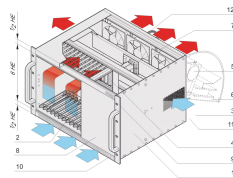

VMEbus System, 7 U, 12 Slot, for Transition Modules, Open Frame PSU

CATALOG NUMBER

20836-716

VME system for 12 VME boards 6 U, 160 mm. The power for the system is supplied by an open frame power supply. A fan control module monitors the fans, the temperature and voltage.

Heat dissipation by 3 fans (rear panel), cooling from front to rear; temperature-controlled with fan control module (FCM)

Display module for DC operating voltages, fan and temperature alarm

System for vertical board mounting with board formats, Front: 6 U, 160 mm deep, Rear: 6 U, 12 HP, 80 mm deep; for transition modules

PRODUCT ATTRIBUTES

Product Type: System

Number of Slots: 12

Type: 19" Rack Mount

Backplane Type: 6 U VME64

Data Transfer: VME64; VME2eSST

Power per Slot: 30W

Input Voltage AC: 100 – 240V