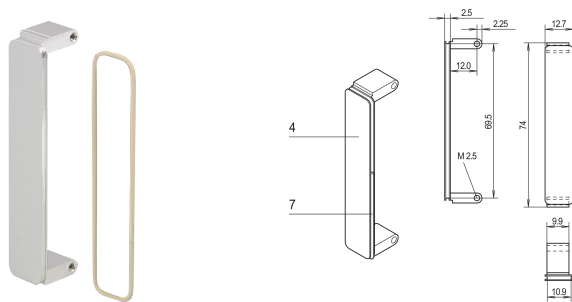

PMC Mezzanine Front Panel, Untreated, with EMC Shielding, Al, Anodized, 1 piece

CATALOG NUMBER

20835-598

Mezzanine front panel is fitted into PMC front panel cut-outs. Available in different treatments. For O-ring EMC gasket.

CERTIFICATIONS

FEATURES

Mezzanine front panel is fitted into PMC front panel cut-outs

EMC shielding with conductive O-ring

PRODUCT ATTRIBUTES

Package Quantity: 1

Accessory Type: Front panel

Mounting: Screw-on Front

Gasket Type: O-Ring EMC

Front Finish: Anodized

Rear Finish: Conductive

Treated Edges: No

Complies With: PMC Mezzanine, IEEE P1386

Depth: 2.5mm

EMC Shielding: Yes

Finish: Anodized

Height: 74mm

Material: Aluminum

Product Type: Front Panel

Type: Front Panel without Handle

Width: 12.7mm

Net Weight: 0.015kg

WARNING

nVent products shall be installed and used only as indicated in nVent's product instruction sheets and training materials. Instruction sheets are available at www.nvent.com and from your nVent customer service representative. Improper installation, misuse, misapplication or other failure to completely follow nVent's instructions and warnings may cause product malfunction, property damage, serious bodily injury and death and/or void your warranty.