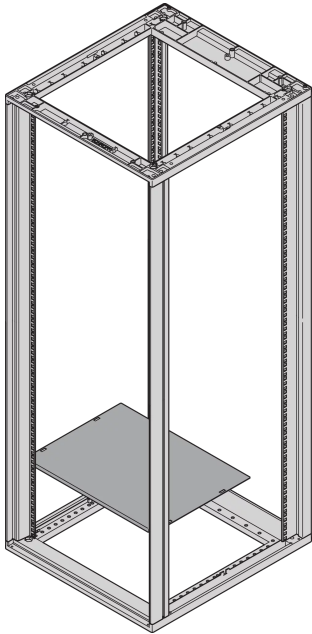

Novastar Base Plate, Multi Pieces, Open at Rear

Base plate is a plain steel blanking plate fitted to the cabinet base. Restricts air-flow into the cabinet from floor cavity and can be opened for cable ducting.

CERTIFICATIONS

FEATURES

Base is open at rear for cable ducting; opening can be closed with a plain or perforated cover, filter plate or brush strip

Rear opening, width 440 mm, depth 70 mm

SPECIFICATIONS

Product Type: Cabinet/Rack Base

Material: Steel

Table 1/2

Catalog Number	Width	Depth	Package Quantity	Color	Color Code	Finish
----------------	-------	-------	------------------	-------	------------	--------

27230-188	553mm	500mm	1	Black Grey	RAL 7021	Powder Coated
27230-192	553mm	1000mm	1	Black Grey	RAL 7021	Powder Coated
27230-191	553mm	900mm	1	Black Grey	RAL 7021	Powder Coated
27230-190	553mm	800mm	1	Black Grey	RAL 7021	Powder Coated
27230-189	553mm	600mm	1	Black Grey	RAL 7021	Powder Coated

Table 2/2

Catalog Number	Type	Quick Ship
27230-188	Base Plate	No
27230-192	Base Plate	No
27230-191	Base Plate	No
27230-190	Base Plate	No
27230-189	Base Plate	No

ADDITIONAL PRODUCT DETAILS

Please order cover plate or brush strip separately.