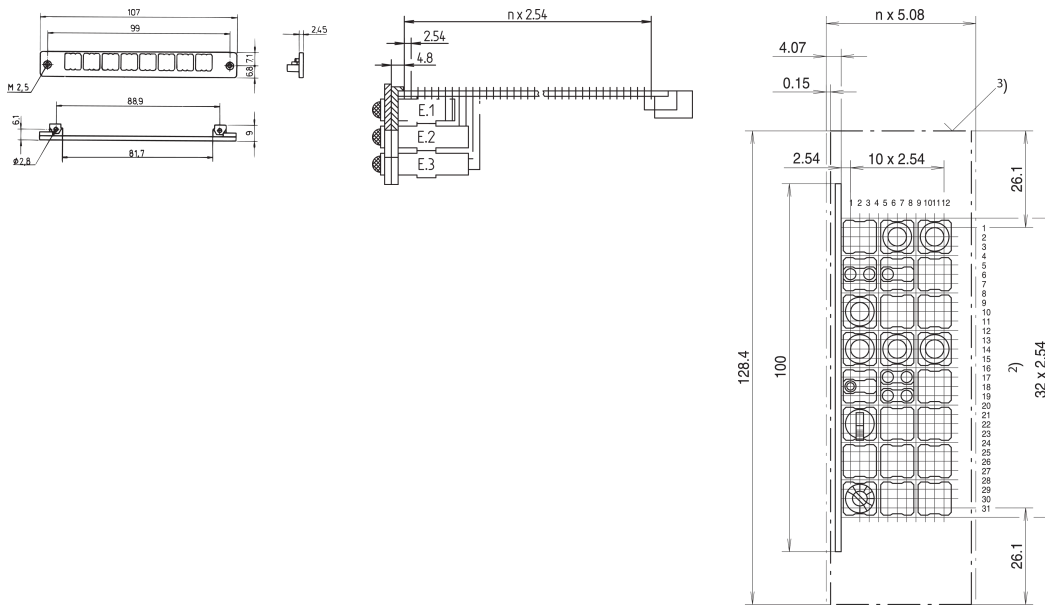

Mounting Frame for Mounting Plane 1

CATALOG NUMBER

69004-043

Mounting frame for mounting plane 1, Flammability UL 94 V0 and two threaded female connectors M2.5.

CERTIFICATIONS

FEATURES

Material PBT

With 2 threaded female connectors M 2.5

Flammability UL 94 V-0

PRODUCT ATTRIBUTES

Product Type: Mounting Kit

Material: Polybutylene Terephthalate

Package Quantity: 1

Gross Weight: 0.005kg

ADDITIONAL PRODUCT DETAILS

Mounting frames nos. 69004-043, 69004-44 and 69004-045 cannot be used in conjunction with the aluminium profile handle for front panels.

Please take into consideration that deliveries may be carried out in the stated SPQs (SPQ, e.g. 5 pieces, 10 pieces, 50 pieces, etc.). Differing order quantities (e.g. 2 pieces) may be changed to the next possible delivery quantity = Standard Pack Quantity.