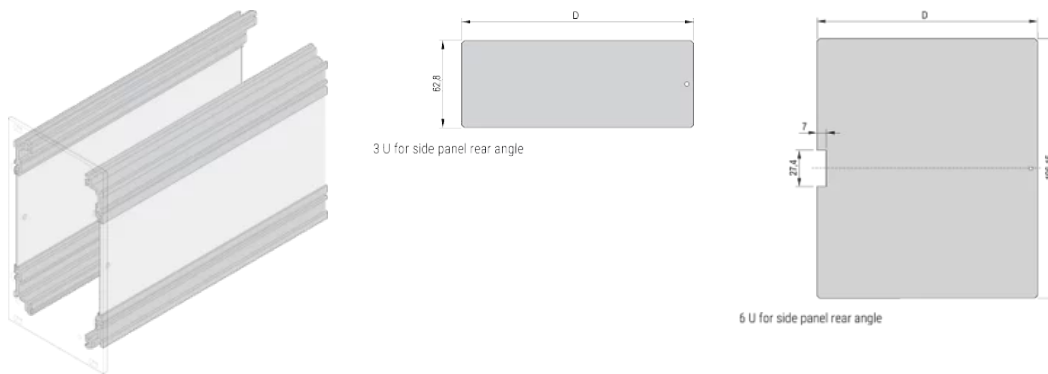

Product Type: Cover

Works With: Cassettes

Net Weight: 0.11kg

ADDITIONAL PRODUCT DETAILS

Please order corner profiles for building a side Panel separately.

Please take into consideration that deliveries may be carried out in the stated SPQs (SPQ, e.g. 5 pieces, 10 pieces, 50 pieces, etc.). Differing order quantities (e.g. 2 pieces) may be changed to the next possible delivery quantity = Standard Pack Quantity.

DIAGRAMS

WARNING

nVent products shall be installed and used only as indicated in nVent's product instruction sheets and training materials. Instruction sheets are available at www.nvent.com and from your nVent customer service representative. Improper installation, misuse, misapplication or other failure to completely follow nVent's instructions and warnings may cause product malfunction, property damage, serious bodily injury and death and/or void your warranty.

North America

All locations
+1.763.422.2661
Chat with us:
nvent.com/schroff

Europe

Straubenhardt, Germany
+49.7082.794.0
Betschdorf, France
+33.3.88.90.64.90
Warsaw, Poland
+48.22.209.98.35
Assago, Italy
+39.02.932.7141
Chat with us:
nvent.com/schroff

Asia

Shanghai, China
+86.21.2412.6943
Qingdao, China
+86.532.8771.6101
Singapore
+65.6768.5800
Shin-Yokohama, Japan
+81.45.476.0271
Chat with us:
nvent.com/schroff

Middle East & India

Dubai, United Arab Emirates
+971.4.378.1700
Bangalore, India
+91.80.6715.2001
Istanbul, Turkey
+90.216.250.7374
Chat with us:
nvent.com/schroff

Our powerful portfolio of brands:

CADDY ERICO HOFFMAN ILSCO SCHROFF TRACHTE