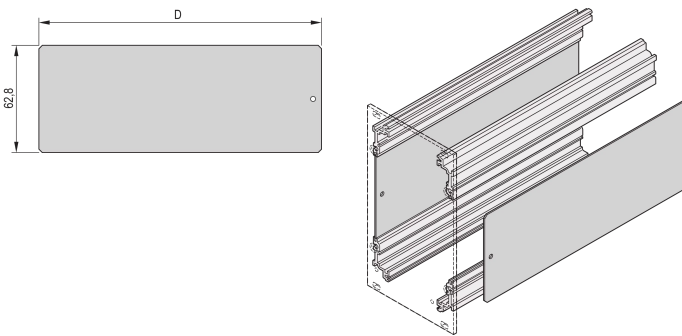

Frame Type Plug-In Unit Side Plate for Corner Profile, 3 U, 227 mm PCB

CATALOG NUMBER

34813-103

The side Panels can be inserted into the groove of the corner profile.

CERTIFICATIONS

FEATURES

Side Panel of plug-in unit is constructed with two components

Plate is inserted between two corner profiles

Integrated lateral groove in corner profile to accept a PCB

PRODUCT ATTRIBUTES

Rack Height: 3U

Depth (D): 227mm

Package Quantity: 1

Finish: Passivated

Length (L): 220mm

Material: Aluminum

Product Type: Cover

Works With: Cassettes

Net Weight: 0.11kg

ADDITIONAL PRODUCT DETAILS

Please order corner profiles for building a side Panel separately.

Please take into consideration that deliveries may be carried out in the stated SPQs (SPQ, e.g. 5 pieces, 10 pieces, 50 pieces, etc.). Differing order quantities (e.g. 2 pieces) may be changed to the next possible delivery quantity = Standard Pack Quantity.