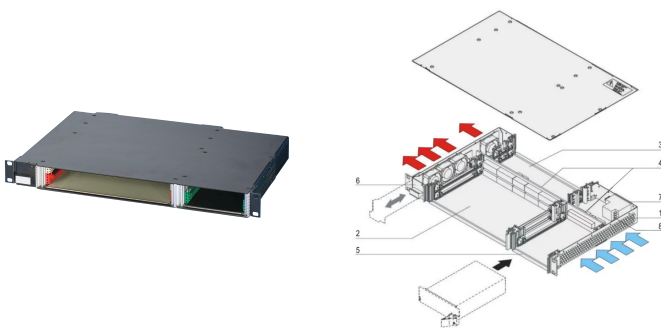

## CATALOG NUMBER

**24579-078**

1 U CompactPCI System with horizontal Card Cage for two 6 U Boards, two RTM Boards and one CompactPCI 3 U Pluggable Power Supply.

## FEATURES

In accordance with IEC 60297-3-101, -102, -103; IEEE 1101.1, 1101.10/11; backplane in accordance with PICMG 2.0 rev. 3.0

System with horizontal card cage. Board format Front: 6 U, 160 mm deep; Rear I/O: 6 U, 80 mm deep

Backplane (signal and power backplane in one unit) 2 slot, 6 U, 64 bit, System slot left, Power connector (1 x P 47)

Heat dissipation by hot-swap fan unit (airflow right to left)

Prepared for the assembly of a 19" CompactPCI power supply (3 U, 8 HP)

## PRODUCT ATTRIBUTES

Product Type: System

Number of Slots: 2

Type: 19" Rack Mount

Backplane Type: 6 U CompactPCI

Data Transfer: 64-bit PCI Bus

Power per Slot: 40W

Input Voltage AC: 100 – 240V