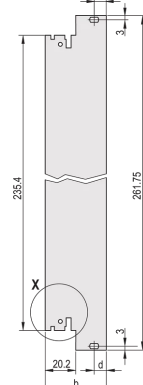

Plug-In Unit Kit With IEL Handle, Shielded, Black, 6 U, 4 HP

CATALOG NUMBER

20848-592

3 HE

6 HE

4 TE

5 TE

Plug-in unit, with IEL inserter/extractor black handle, 6 U, front assembly. The U-shaped front panel enable shielding with a textile gasket.

CERTIFICATIONS

FEATURES

U-shaped front panel for textile gasket

Suitable for insertion and extraction forces up to 700 N (per pair)

Enable the installation of a microswitch

Enable the installation of coding pegs in accordance with IEC 60297-3-103/ IEEE 1101.10

PRODUCT ATTRIBUTES

Rack Width: 4HP

Package Quantity: 1

Handle Type: IEL

Mounting: Screw-on Front; Screw-on Rear IO

Gasket Type: Textile EMC

Front Finish: Anodized

Rear Finish: Etched

Treated Edges: No

Complies With: IEC 60297-3-102; IEEE 1101.10; IEC 60297-3-103; IEEE 1101.1/11

EMC Shielding: Yes

Finish: Anodized; Passivated

Height (H): 261.8mm

Material: Aluminum

Product Type: Front Panel