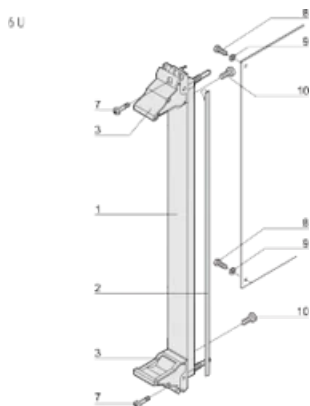

CERTIFICATIONS

FEATURES

U-shaped front panel for textile gasket

Suitable for insertion and extraction forces up to 700 N (per pair)

Enable the installation of a microswitch

Enable the installation of coding pegs in accordance with IEC 60297-3-103/ IEEE 1101.10

PRODUCT ATTRIBUTES

Rack Width: 4HP

Package Quantity: 1

Handle Type: IEL

Mounting: Screw-on Front; Screw-on Rear IO

Gasket Type: Textile EMC

Front Finish: Anodized

Rear Finish: Etched

Treated Edges: No

Complies With: IEC 60297-3-102; IEEE 1101.10; IEC 60297-3-103; IEEE 1101.1/11

EMC Shielding: Yes

Finish: Anodized; Passivated

Height (H): 261.8mm

Material: Aluminum

Product Type: Front Panel

Rack Height: 6U

Type: Front Panel with Handle (PIU)

Width (W): 20mm

Net Weight: 0.105kg

DIAGRAMS

WARNING

nVent products shall be installed and used only as indicated in nVent's product instruction sheets and training materials. Instruction sheets are available at www.nvent.com and from your nVent customer service representative. Improper installation, misuse, misapplication or other failure to completely follow nVent's instructions and warnings may cause product malfunction, property damage, serious bodily injury and death and/or void your warranty.