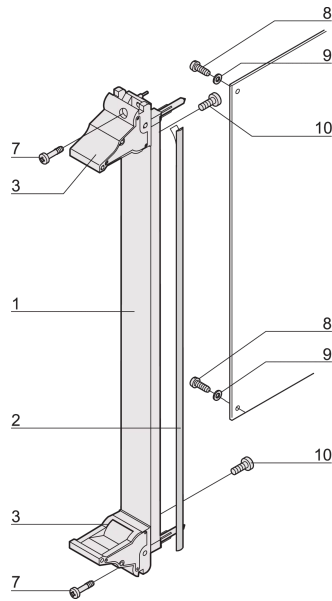

Plug-In Unit Kit With IEL Handle, Shielded, Black, 6 U, 4 HP

CATALOG NUMBER

20848-592

3 HE

6 HE

4 TE

5 TE

Plug-in unit, with IEL inserter/extractor black handle, 6 U, front assembly. The U-shaped front panel enable shielding with a textile gasket.

CERTIFICATIONS

FEATURES

U-shaped front panel for textile gasket

Suitable for insertion and extraction forces up to 700 N (per pair)

Enable the installation of a microswitch

Enable the installation of coding pegs in accordance with IEC 60297-3-103/ IEEE 1101.10

PRODUCT ATTRIBUTES

Rack Width: 4HP

Package Quantity: 1

Handle Type: IEL

Mounting: Screw-on Front; Screw-on Rear IO

Gasket Type: Textile EMC

Front Finish: Anodized

Rear Finish: Etched

Treated Edges: No

Complies With: IEC 60297-3-102; IEEE 1101.10; IEC 60297-3-103; IEEE 1101.1/11

EMC Shielding: Yes

Finish: Anodized; Passivated

Height (H): 261.8mm

Material: Aluminum

Product Type: Front Panel