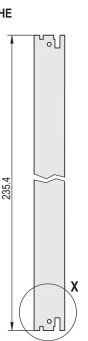

Plug-In Unit Kit With IEL Handle, Shielded, Black, 6 U, 4 HP

CATALOG NUMBER

20848-592

3 HE

6 HE

4 TE

5 TE

Plug-in unit, with IEL inserter/extractor black handle, 6 U, front assembly. The U-shaped front panel enable shielding with a textile gasket.

CERTIFICATIONS

FEATURES

U-shaped front panel for textile gasket

Suitable for insertion and extraction forces up to 700 N (per pair)

Enable the installation of a microswitch

Enable the installation of coding pegs in accordance with IEC 60297-3-103/ IEEE 1101.10

PRODUCT ATTRIBUTES

Rack Width: 4HP

Package Quantity: 1

Handle Type: IEL

Mounting: Screw-on Front; Screw-on Rear IO

Gasket Type: Textile EMC

Front Finish: Anodized

Rear Finish: Etched

Treated Edges: No

Complies With: IEC 60297-3-102; IEEE 1101.10; IEC 60297-3-103; IEEE 1101.1/11

EMC Shielding: Yes

Finish: Anodized; Passivated

Height (H): 261.8mm

Material: Aluminum

Product Type: Front Panel