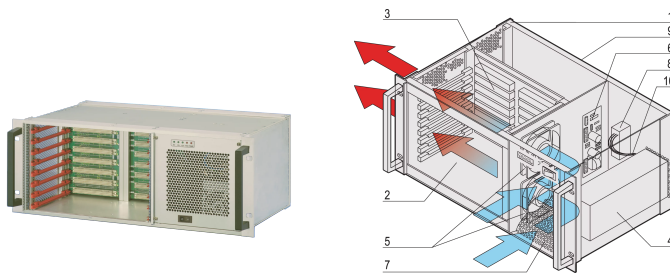

VMEbus System, 4 U, 8 Slot, Open Frame PSU

CATALOG NUMBER

20836-415

VME system for 8 horizontally mounted VME boards 6 U, 160 mm. The power for the system is supplied by an open frame power supply. A fan control module monitors the fans, the temperature and voltage.

CERTIFICATIONS

FEATURES

System in accordance with IEC 60297-3-101, -102, -103; IEEE 1101.1, 1101.10/11; Backplane conforms to VITA 1.1-1994

PSU, open frame, 444 W (400 W at < 180 VAC)

Backplane VME 8 slot, 6 U, J1/J2 monolithic in accordance with VITA 1-1994

Heat dissipation by 2 fans, cooling from front to left side; temperature-controlled with fan control module (FCM)

Display module for DC operating voltages, fan and temperature alarm

PRODUCT ATTRIBUTES

Product Type: System

Number of Slots: 8

Type: 19" Rack Mount

Backplane Type: 6 U VME64

Data Transfer: VME64; VME2eSST

Power per Slot: 30W

Input Voltage AC: 100 – 240V

Airflow Direction: Front to Left

Rack Height: 4U