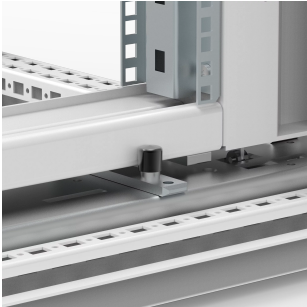

# Transport Bracket For Swing Frame, ESFT

The transport bracket keeps the swing frame in a closed position during transport to avoid movements and vibrations that can damage the components assembled in the swing frame.

## FEATURES

---

Description: To block swing frame in a closed position during transportation.

Pack quantity: 1 piece with mounting accessories.

## SPECIFICATIONS

Table 1/1

Catalog Number	Height	Width	Depth	Material	Finish	Color
ESFT01	50mm	20mm	128mm	Mild Steel	Powder Coated	Light Gray