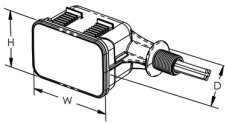

SES40P300DC	1200 V @ 3 kA	2500V	1500V	1500V	Blue LED	MOV with thermal disconnect

Table 3/4

Catalog Number	Lead Length	Lead Size	Temperature	Enclosure Material	Enclosure Rating	Mounting
SES40P300DC	762mm	3.31 mm²	-40 to 80 °C	UL® 94V-0 Thermoplastic	NEMA®-4X	3/4" straight nipple

Table 4/4

Catalog Number	Unit Weight	Certification Details	Complies With	Depth (D)	Height (H)	Width (W)
SES40P300DC	0.25 kg	UL® 1449 Edition 5 for DC General Use	ANSI®/IEEE® C62.41.2-2002 Cat A, Cat B, Cat C	76.2mm	69.85 mm	120.65 mm

DIAGRAMS

WARNING

nVent products shall be installed and used only as indicated in nVent's product instruction sheets and training materials. Instruction sheets are available at www.nvent.com and from your nVent customer service representative. Improper installation, misuse, misapplication or other failure to completely follow nVent's instructions and warnings may cause product malfunction, property damage, serious bodily injury and death and/or void your warranty.

North America

+1.800.753.9221
Option 1 – Customer Care
Option 2 – Technical Support

Europe

Netherlands:
+31 800-0200135
France:
+33 800 901 793

Europe

Germany:
800 1890272
Other Countries:
+31 13 5835404