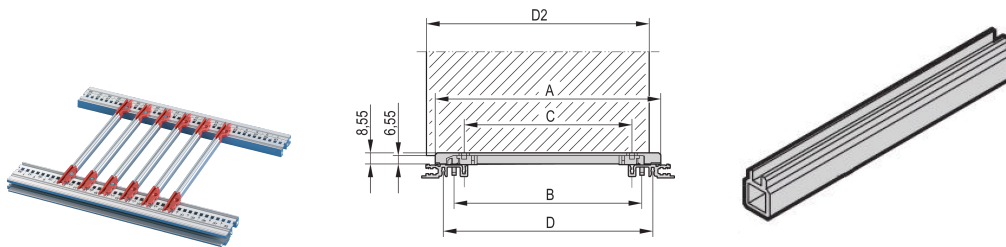

# Guide Rail Multi Piece, Mid-Piece, Aluminum Extrusion, 340 mm, 2 mm Groove Width, 10 Pieces

## CATALOG NUMBER

**34560-894**

Guide rail mid-piece for individual multi-piece guide rails out of plastic or Aluminum extrusion. Suitable for Standard, Accessory, 4.4" PCB types and end pieces with coding.

## FEATURES

Middle profile for mounting guide rails for 2 mm groove width

2 plastic end pieces are required; these are pushed on to both ends of the middle profile

Guide rails can be clipped into horizontal rails (Al extrusion) or into 1.5 mm thick plates

## PRODUCT ATTRIBUTES

Product Type: Guide Rail

Product Family: EuropacPRO; RatiopacPRO; RatiopacPRO AIR; CompacPRO; PropacPRO; MultipacPRO; Inpac

Type: Middle Section

Works With: Subracks; Cases; Chassis

Board Depth: 340mm