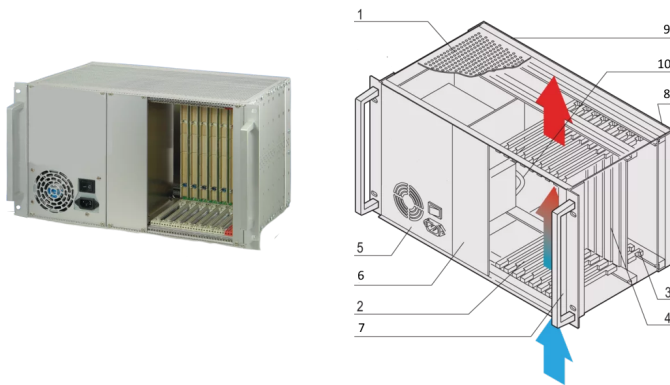

CPCI System With ATX PSU, 6 U, 8 Slot

CATALOG NUMBER

24579-030

Fanless 6 U CompactPCI System with vertical Card Cage for eight 6U Boards and eight RTM Boards. With built in ATX Power Supply.

CERTIFICATIONS

FEATURES

In accordance with IEC 60297-3-101, -102, -103; IEEE 1101.1, 1101.10/11; backplane in accordance with PICMG 2.0 rev. 3.0

System with vertical card cage. Board format Front: 6 U, 160 mm deep; Rear I/O: 6 U, 80 mm deep

Backplane 8 slot, 6 U, 64 bit, System slot right, 8 HP wide CPU can be used

Heat dissipation by convection, from bottom to top

ATX PSU, 300 W

PRODUCT ATTRIBUTES

Product Type: System

Number of Slots: 8

Type: 19" Rack Mount