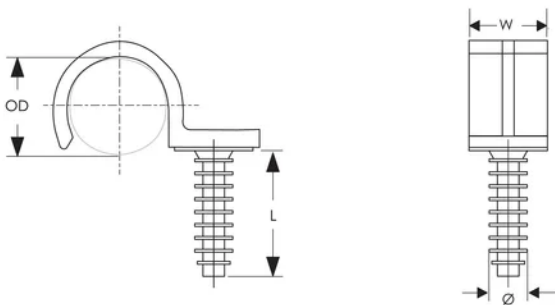

CatalogNumber	Article Number	E-Number	Outer Diameter (OD)	Length (L)	Width (W)	Diameter (Ø)
FRF028	571190	3535603	28 mm	30mm	20 mm	9.8 mm

Table 2/2

Catalog Number	Article Number	E-Number	Drill Bit Diameter
FRF014	571130	3435916	8mm
FRF016	571140	3535661	8mm
FRF018	571150	3535663	8mm
FRF020	571160	3535662	8mm
FRF022	571170	3435917	8mm
FRF025	571180	3535601	8mm
FRF028	571190	3535603	8mm

DIAGRAMS

WARNING

nVent products shall be installed and used only as indicated in nVent's product instruction sheets and training materials. Instruction sheets are available at www.nvent.com and from your nVent customer service representative. Improper installation, misuse, misapplication or other failure to completely follow nVent's instructions and warnings may cause product malfunction, property damage, serious bodily injury and death and/or void your warranty.