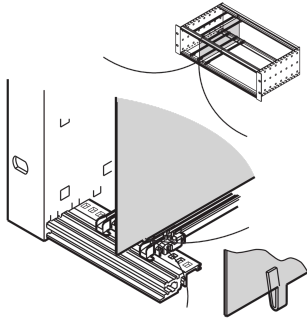

# EuropacPRO Divider Plate

The divider plate enables the user to create a separate area inside a subrack or case. The plate can be clipped into the perforation of the horizontal rails. The subracks or cases have to be disassembled if the plate will be assembled.

## FEATURES

Mounts by clipping into horizontal rails

Space requirement on component side: 2.0 mm

Fitting depends on gasketing method (stainless steel/textile gasket)