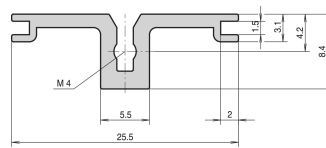

Horizontal Rail Rear, Type AB for Rear I/O, With Notch, 84 HP

CATALOG NUMBER

34579-040

Combinations of horizontal rails and side panels

„+“ can be combined, „-“ combination not recommended

	Subrack 1.0	Subrack 1.5	Subrack 2.0	Subrack 2.5
Subrack 1.0	-	+	+	+
Subrack 1.5	+	+	+	+
Subrack 2.0	+	+	-	-
Subrack 2.5	+	+	-	-

Rack Width: 84HP

Package Quantity: 1

Finish: Anodized

Length: 431.8mm

Material: Aluminum

Product Family: EuropacPRO

Product Type: Horizontal Rail

Type: Type AB