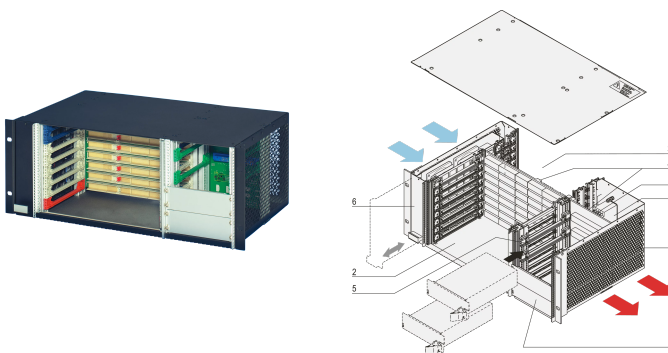

CPCI System With Pluggable PSU, PSB H.110, 4 U, 8 Slot

CATALOG NUMBER

24579-135

4 U CompactPCI System with PSB and H.110, with horizontal Card Cage for eight 6 U Boards, eighth RTM Boards and two CompactPCI 3 U Pluggable Power Supplies. Option to build in up to four pluggable Power Supplies.

CERTIFICATIONS

FEATURES

System in accordance with IEC 60297-3-101, -102, -103; IEEE 1101.1, 1101.10/11); Backplane, conforms to PICMG 2.16

System with horizontal card cage. Board format Front: 6 U, 160 mm deep; Rear I/O: 6 U, 80 mm deep

Monolithic backplane for (signals and power) 64-bit CompactPCI; PSB (Package Switched Backplane), PICMG 2.16; H.110, 8 slot, 6 U, 64 bit CompactPCI (2 fabric/switch slots, 6 node slots H.110), system slot left; Integrated power backplane with 2 x P 47 connectors

Data Transfer: 64-bit PCI Bus; GbE

Power per Slot: 40W

Input Voltage AC: 100 – 240V

Airflow Direction: Left to Right

Rack Height: 4U

Power Supply Type: (2) Pluggable PSU

Power Supply Included: No

Rear I/O: Yes