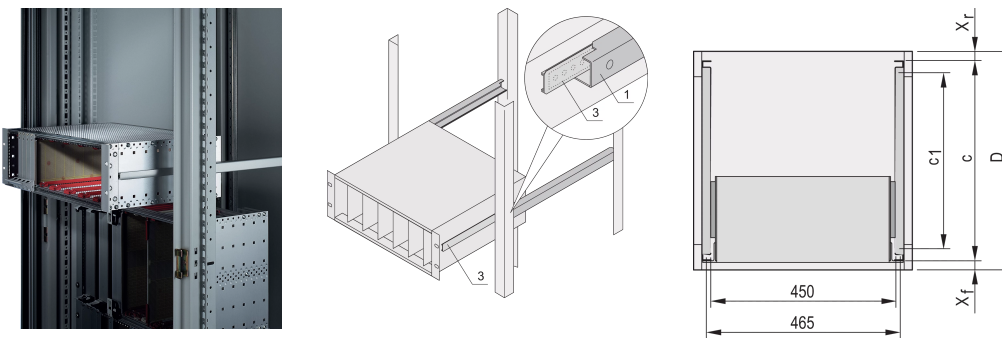

# Telescopic Slides C-Profile for Cabinet for Fitting Varistar, 800 mm

## CATALOG NUMBER

**24562-466**

Telescopic slides with guiding profile for fitting in cabinets with 25 kg load capacity.

## FEATURES

For mounting 84 HP wide subracks in the 19" plane

Loading capacity: 25 kg per pair

The guiding profile (1) is matched to the fixing dimension in the cabinet (it is bolted to the 19" profile of the cabinet); the adaptor Rail (3) is matched to the depth and fixing dimension on the subrack (it is inserted into the guiding profile like a telescopic slide)

## PRODUCT ATTRIBUTES

Product Family: Varistar

Depth: 800mm

Package Quantity: 2

Finish: Anodized

Material: Aluminum

Product Type: Telescopic Slide

Type: C Profile