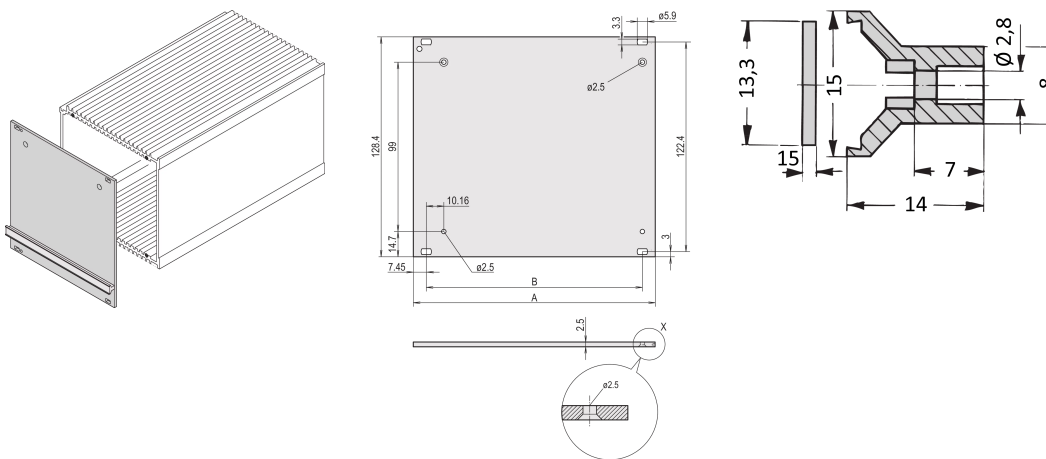

HF Frame Type Plug-In Unit Front Panel, 3 U, 28HP, 2.5 mm, Al, Front Anodized, Rear Conductive

CATALOG NUMBER

20838-006

Al, 2.5 mm, front anodized, conductive for HF cassette. No shielding. Prepared for plastic front handle.

CERTIFICATIONS

FEATURES

Al, 2.5 mm, front anodized, conductive; trapezium shaped handle, gray, PPE, UL 94 V-1

Front Panel with handle to bolt onto HF plug-in unit

PRODUCT ATTRIBUTES

Rack Width: 28HP

Package Quantity: 1

Accessory Type: Front panel

Front Finish: Anodized

Rear Finish: Conductive

Treated Edges: No

Depth (D): 2.5mm

Finish: Anodized; Passivated

Height (H): 128.4mm

Material: Aluminum

Product Type: Front Panel

Rack Height: 3U

Width (W): 141.9mm

Net Weight: 0.141kg

ADDITIONAL PRODUCT DETAILS

Please take into consideration that deliveries may be carried out in the stated SPQs (SPQ, e.g. 5 pieces, 10 pieces, 50 pieces, etc.). Differing order quantities (e.g. 2 pieces) may be changed to the next possible delivery quantity = Standard Pack Quantity.