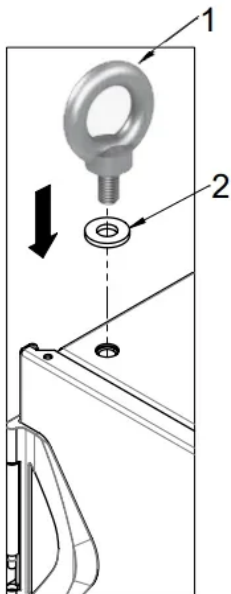

### CATALOG NUMBER

21630-030

Bolt on lifting eyes to lift and place cabinet without cabinet damage.