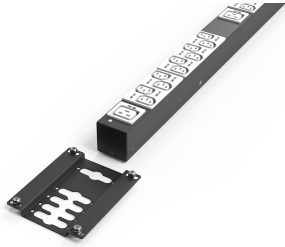

# PDU Mounting Bracket

Assembly kits for PDUs. Allows easy integration of PDUs in a rack.

## SPECIFICATIONS

**Product Type:** Bracket

Table 1/1

Catalog Number	Type	Package Quantity	Finish	Material	Quick Ship
20110-068	Basic PDU	2		Stainless Steel	No
23130-010	Intelligent PDU, Double	2	Powder Coated	Steel	No