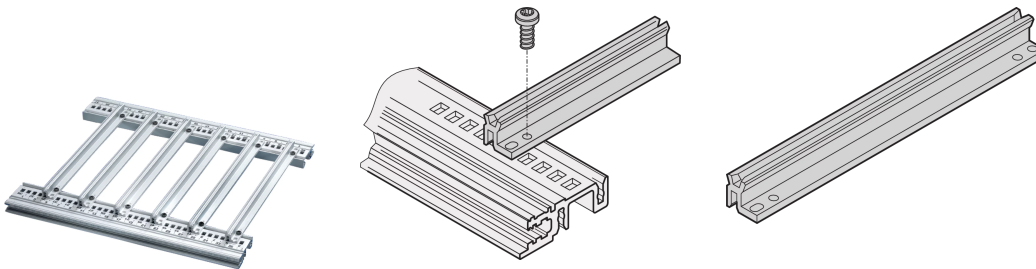

Guide Rail Accessory Type for Heavy PCBs, Extra Strong, Aluminum, 280 mm, 2.5 mm Groove Width, Silver

CATALOG NUMBER

34564-883

This reinforced guide rail for heavy PCBs of the type accessory, forms a reliable interface between the subrack mechanics and the sub-assemblies. The guide rails can additionally be bolted to the horizontal

CERTIFICATIONS

FEATURES

For especially heavy PCBs, plug-in units or frame type plug-in units

Mounting, for bolting to type H (heavy) and type R (rugged) horizontal rails only

Aluminium profile

PRODUCT ATTRIBUTES

Package Quantity: 1

Board Depth: 280mm

Groove Width: 2.5

Color: Silver

Finish: Anodized

Material: Aluminum

Product Family: EuropacPRO; RatiopacPRO; RatiopacPRO AIR; CompacPRO; PropacPRO; MultipacPRO; Inpac

Product Type: Guide Rail

Type: Heavy Duty

Works With: Subracks; Cases; Chassis

Gross Weight: 0.026kg

ADDITIONAL PRODUCT DETAILS

Delivery is exclusively in standard pack quantity.

Please take into consideration that deliveries may be carried out in the stated SPQs (SPQ, e.g. 5 pieces, 10 pieces, 50 pieces, etc.). Differing order quantities (e.g. 2 pieces) may be changed to the next possible delivery quantity = Standard Pack Quantity.