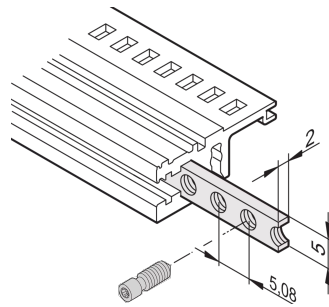

## CATALOG NUMBER

**34561-363**

The threaded insert is a metal strip with thread M2.5 and allows the fixing of front panels.

## FEATURES

The collar screws used for fixing partial-width front panels must be 12.3 mm long

Usable for all horizontal rails

## PRODUCT ATTRIBUTES

Rack Width: 84HP

Package Quantity: 1

Finish: Zinc Plated

Length: 324.62mm

Material: Steel

Product Family: EuropacPRO; RatiopacPRO; RatiopacPRO AIR; CompacPRO; PropacPRO; Inpac

Product Type: Threaded Insert