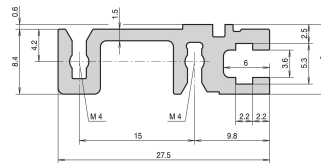

Horizontal Rail, Rear, Type H-ST, Heavy, Standard, 20 HP

CATALOG NUMBER

34560-520

Combinations of horizontal rails and side panels

	ST	ST	ST	ST
ST	-	+	+	+
ST	+	+	+	+
ST	+	+	-	-
Horizontal rail	ST	ST	ST	ST
Side panel	ST	ST	ST	ST

Legend: + combination; - combination not recommended

The horizontal rail, type ST enables the isolated assembly of a backplane. The isolation is done by an insulation strip.

CERTIFICATIONS

FEATURES

For indirect backplane mounting with insulation strip

Standard where mechanical demands are high (H-ST)

Mounting top and bottom

< 28 HP not printed

Aluminum extrusion, anodized finish, conductive contact surface, with HP markings

PRODUCT ATTRIBUTES

Rack Width: 20HP