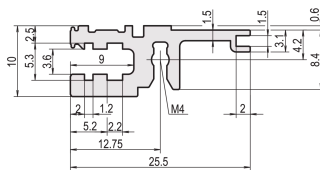

Horizontal Rail, Front, Type L-OD, Light, Without Lip, 40 HP

CATALOG NUMBER

34560-040

Combinations of horizontal rails and side panels

		"40" can be combined				"28" combination not recommended			
Subrack 2 U	Subrack 2 U	-	+	+	+	Subrack 2 U required			
	Subrack 3 U	+	+	+	+	Subrack 3 U cannot be used with this subrack			
Subrack 3 U	Subrack 3 U	+	+	-	-				
	Subrack 4 U	+	+	-	-				
Horizontal rail	Light 1 U								
	Darkblue 2 U								
	Black 2 U								
	Black 2 U								

The horizontal rail without a lip enable the use of a setups such as a 6 U front panel for a subrack which is split into 2 x 3 U.

CERTIFICATIONS

FEATURES

For installation behind full-width front panel

< 28 HP not to print

Without lip (L-OD)

Aluminum extrusion, anodized finish, conductive contact surface

PRODUCT ATTRIBUTES

Rack Width: 40HP

Package Quantity: 1

Finish: Anodized

Length: 208.28mm

Material: Aluminum