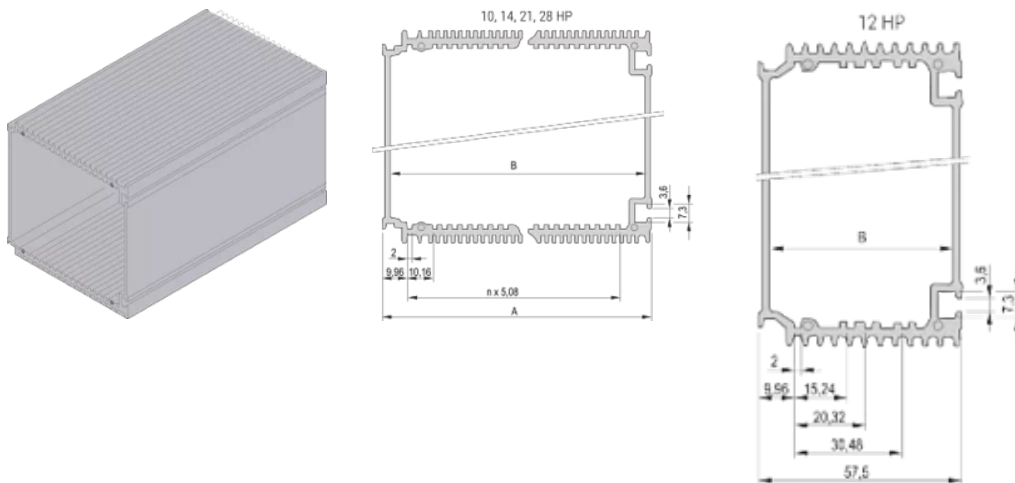

Package Quantity: 1

Finish: Anodized

Length (L): 167mm

Material: Aluminum

Product Type: Cover

Rack Height: 3U

Works With: Cassettes

Net Weight: 0.39kg

PCB Length metric: 160mm

ADDITIONAL PRODUCT DETAILS

Please order front Panel, rear Panel, brackets for PCBs and fixing materials separately.

Please take into consideration that deliveries may be carried out in the stated SPQs (SPQ, e.g. 5 pieces, 10 pieces, 50 pieces, etc.). Differing order quantities (e.g. 2 pieces) may be changed to the next possible delivery quantity = Standard Pack Quantity.

DIAGRAMS

WARNING

nVent products shall be installed and used only as indicated in nVent's product instruction sheets and training materials. Instruction sheets are available at www.nvent.com and from your nVent customer service representative. Improper installation, misuse, misapplication or other failure to completely follow nVent's instructions and warnings may cause product malfunction, property damage, serious bodily injury and death and/or void your warranty.