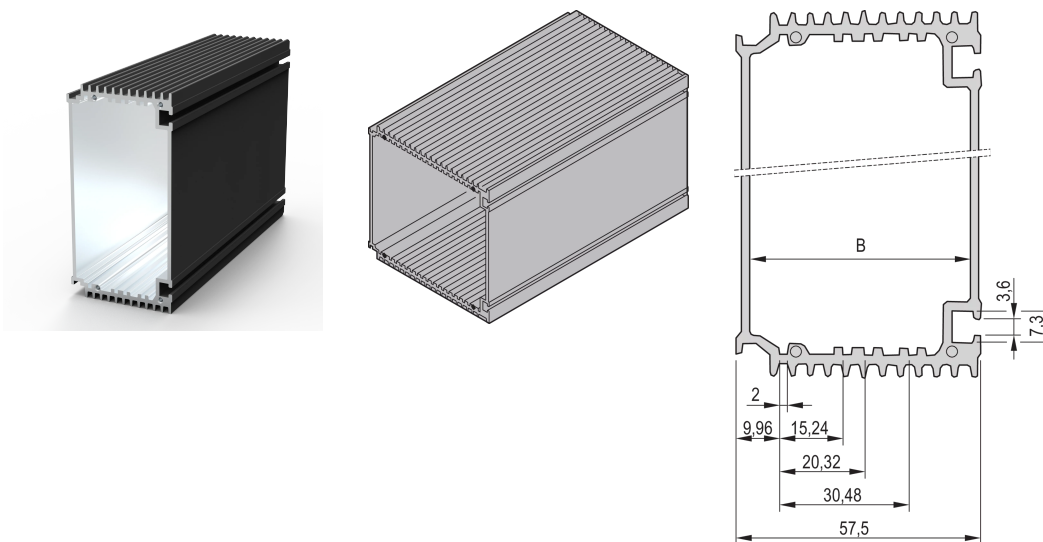

HF Frame Type Plug-In Unit Body Tube, 12 HP, for 160 mm Deep PCB

CATALOG NUMBER

30809-675

The black HF body tube, for HF frame-type plug-in unit enables a user to insert PCBs.

CERTIFICATIONS

FEATURES

The black HF body tube, for HF frame-type plug-in unit enables a user to insert PCBs

The tube offers a shielding against high-frequency radiation

Module body with cooling Fins

Plug-in unit can be mounted in a subrack or fitted laterally to a mounting plate with the slide nut

PRODUCT ATTRIBUTES

Rack Width: 12HP

Package Quantity: 1

Finish: Anodized

Length (L): 167mm

Material: Aluminum

Product Type: Cover

Rack Height: 3U

Works With: Cassettes

Net Weight: 0.39kg

PCB Length metric: 160mm

ADDITIONAL PRODUCT DETAILS

Please order front Panel, rear Panel, brackets for PCBs and fixing materials separately.

Please take into consideration that deliveries may be carried out in the stated SPQs (SPQ, e.g. 5 pieces, 10 pieces, 50 pieces, etc.). Differing order quantities (e.g. 2 pieces) may be changed to the next possible delivery quantity = Standard Pack Quantity.