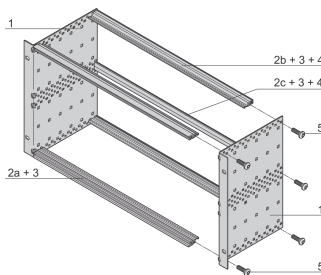

EuropacPRO 19" Subrack Kit for Backplane, Light, Unshielded, 6 U, 235 mm

CATALOG NUMBER

24564-432

Non-EMC shielded subrack for backplane mounting, light version.

CERTIFICATIONS

FEATURES

Subrack with side panel type L ("light") with integrated 19" support brackets

Horizontal rail type "light"

Aluminum construction

Rear horizontal rails for backplane mounting with insulation strip

Installed load up to 7.5 kg

Supplied as space-saving flat-pack

Internal and external dimensions in accordance with: IEC 60297-3-100, -101, IEEE 1101.1

Modifications such as cutouts, different finishes or dimensions available

PRODUCT ATTRIBUTES

Rack Height: 6U

Depth: 235mm

Package Quantity: 1

For Mounting: Backplane

Board Depth: 160mm; 220mm

Handle Included: No