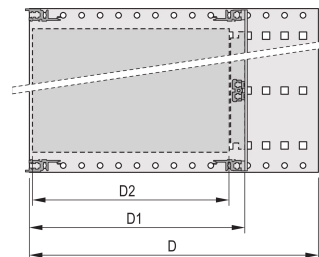

EuropacPRO 19" Subrack Kit for Backplane, Light, Unshielded, 3 U, 295 mm

CATALOG NUMBER

24564-133

Non-EMC shielded subrack for backplane mounting, light version.

CERTIFICATIONS

FEATURES

Subrack with side panel type L ("light") with integrated 19" support brackets

Horizontal rail type "light"

Aluminum construction

Rear horizontal rails for backplane mounting with insulation strip

Installed load up to 7.5 kg