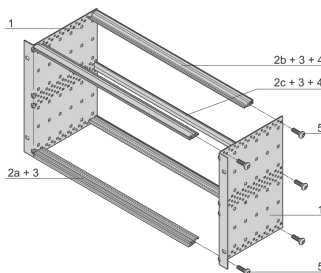

EuropacPRO 19" Subrack Kit for Backplane, Light, Unshielded, 3 U, 295 mm

CATALOG NUMBER

24564-133

Non-EMC shielded subrack for backplane mounting, light version.

CERTIFICATIONS

FEATURES

Subrack with side panel type L ("light") with integrated 19" support brackets

Horizontal rail type "light"

Aluminum construction

Rear horizontal rails for backplane mounting with insulation strip

Installed load up to 7.5 kg

Supplied as space-saving flat-pack

Internal and external dimensions in accordance with: IEC 60297-3-100, -101, IEEE 1101.1

Modifications such as cutouts, different finishes or dimensions available

PRODUCT ATTRIBUTES

Rack Height: 3U

Depth: 295mm

Package Quantity: 1

For Mounting: Backplane

Board Depth: 160mm; 220mm; 280mm

Handle Included: No