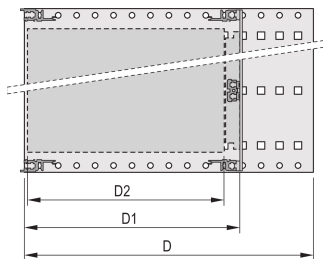

EuropacPRO 19" Subrack Kit for Backplane, Retrofit Shielding, 6 U, 295 mm

CATALOG NUMBER

24563-433

Non-shielded subrack for backplane mounting.

CERTIFICATIONS

FEATURES

Subrack with side panel type F ("flexible"), front 19" bracket included, depth-adjustable 19" bracket sold separately (not included in items delivered)

Rear horizontal rail for backplane mounting with insulation strip

Aluminum construction

IP 20, in accordance with IEC 60529

Modifications such as cutouts, different finishes or dimensions available