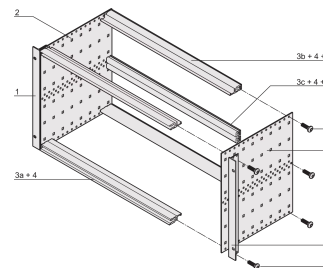

EuropacPRO 19" Subrack Kit for Backplane, Retrofit Shielding, 6 U, 295 mm

CATALOG NUMBER

24563-433

Non-shielded subrack for backplane mounting.

CERTIFICATIONS

FEATURES

Subrack with side panel type F ("flexible"), front 19" bracket included, depth-adjustable 19" bracket sold separately (not included in items delivered)

Rear horizontal rail for backplane mounting with insulation strip

Aluminum construction

IP 20, in accordance with IEC 60529

Modifications such as cutouts, different finishes or dimensions available

Supplied as space-saving flat-pack

Horizontal rail type "light"

Internal and external dimensions in accordance with: IEC 60297-3-100, -101, IEEE 1101.1

PRODUCT ATTRIBUTES

Rack Height: 6U

Depth: 295mm

Package Quantity: 1

For Mounting: Backplane

Board Depth: 160mm; 220mm; 280mm

EMC Gasket Type: Stainless Steel EMC (retrofittable)

Handle Included: No

Mounting: Rack

Complies With: IEC 60297-3-103

EMC Shielding: No

Finish: Anodized; Passivated

Material: Aluminum