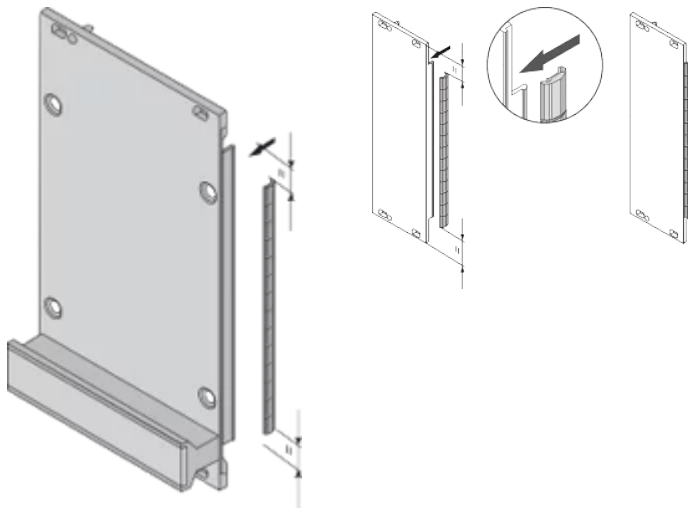

Package Quantity: 10

Material: Stainless Steel

Product Family: EuropacPRO; RatiopacPRO; RatiopacPRO AIR; PropacPRO; Frame Type Plug-In Unit

Product Type: Shielding Kit

Rack Width: 10HP

Works With: Subracks; Cases; Front Panels

Gross Weight: 0.034kg

ADDITIONAL PRODUCT DETAILS

EMC gaskets (stainless) are required for shielding the front panels.

DIAGRAMS

WARNING

---

nVent products shall be installed and used only as indicated in nVent's product instruction sheets and training materials. Instruction sheets are available at www.nvent.com and from your nVent customer service representative. Improper installation, misuse, misapplication or other failure to completely follow nVent's instructions and warnings may cause product malfunction, property damage, serious bodily injury and death and/or void your warranty.