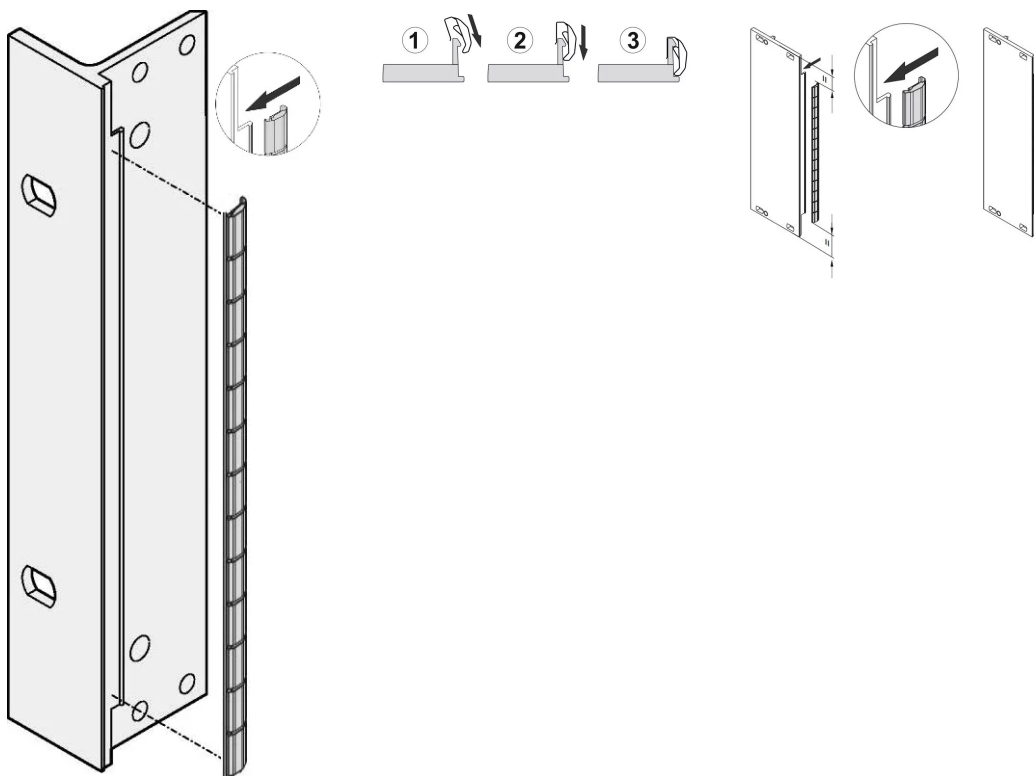

# Front Panel EMC Stainless Steel Shielding Kit, for U-Shaped front panels, 6 U, 10 Pieces

## CATALOG NUMBER

**21102-107**

The stainless EMC gaskets are inserted into a slot on the right hand side of the U-shaped front panels.

The gasket will be clipped onto the right front panel bracket, the 19" bracket or rear profile of the subrack

## FEATURES

The stainless steel EMC-gasket for SCHROFF U-shaped front panels, offers excellent performance in shielding effectiveness and an enormous temperature range from -200 to +160°C.

Easy mounting by clipping the gasket onto the right front panel bracket, the 19" bracket or rear profile of the subrack