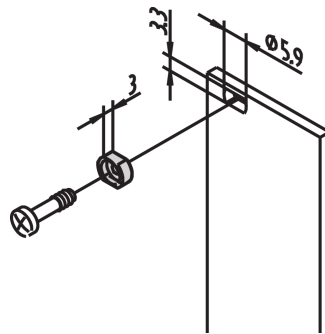

## CATALOG NUMBER

21100-660

Sleeve guides the collar screw when fastening the front panel.

## FEATURES

Sleeve guides the collar screw when fastening the front panel

Sleeve is inserted into the elongated hole of the front panel

## PRODUCT ATTRIBUTES

---

Material: Brass

Finish: Nickel Plated

Package Quantity: 100

Depth (D): 4.4mm

Height (H): 6mm

Product Type: Sleeve