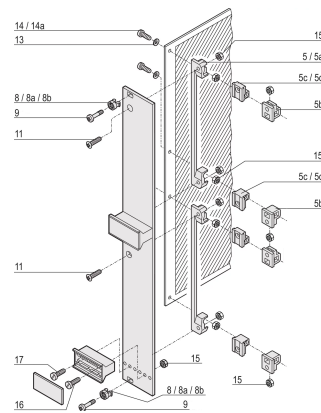

## CATALOG NUMBER

21100-660

Sleeve guides the collar screw when fastening the front panel.

## FEATURES

Sleeve guides the collar screw when fastening the front panel

Sleeve is inserted into the elongated hole of the front panel

## PRODUCT ATTRIBUTES

---

Material: Brass

Finish: Nickel Plated

Package Quantity: 100

Depth (D): 4.4mm

Height (H): 6mm

Product Type: Sleeve