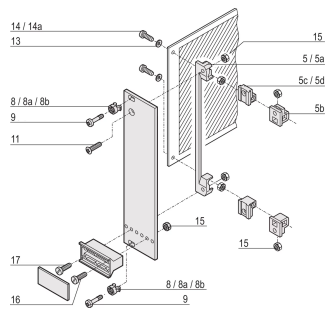

## CATALOG NUMBER

21100-660

Sleeve guides the collar screw when fastening the front panel.

## FEATURES

Sleeve guides the collar screw when fastening the front panel

Sleeve is inserted into the elongated hole of the front panel

## PRODUCT ATTRIBUTES

---

Material: Brass

Finish: Nickel Plated

Package Quantity: 100

Depth (D): 4.4mm

Height (H): 6mm

Product Type: Sleeve