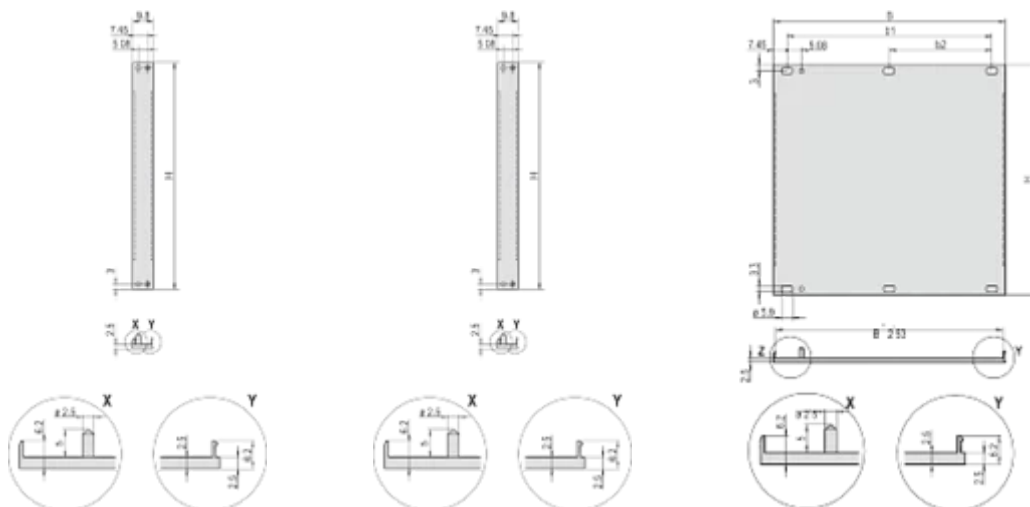

EMC Gasket Type: Textile

Front Finish: Anodized

Rear Finish: Conductive

Treated Edges: No

Complies With: IEC 60297-3-101; IEEE 1101.1/10

Depth (D): 2.5mm

EMC Shielding: No (Retrofittable)

Finish: Anodized; Passivated

Height (H): 128.4mm

Material: Aluminum

Product Type: Front Panel

Type: Front Panel without Handle

Width (W): 141.9mm

Net Weight: 0.12kg

ADDITIONAL PRODUCT DETAILS

Please order fixing material (sleeves, collar screws) separately.

14 ... 84 HP: multi-part U-profile (front panel with crimped profiles).

Differences in finish between 2 ... 12 HP and 14 ... 84 HP.

2 ... 12 HP: one-part U-profile

Please order textile EMC gasket separately.

Standard pack quantity: 2 to 28HP: 5 pieces, 42 to 84 HP: 1 piece, supplied in standard pack quantities (SPQ) only.

DIAGRAMS