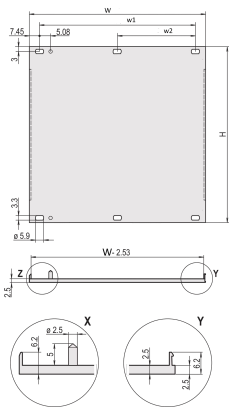

Front Panel, U-profile, Refrofit Shielding, 3 U, 28 HP, 2.5 mm, Al, Front Anodized, Rear Conductive

CATALOG NUMBER

20848-027

U-profile front panel for textile EMC gasket.

CERTIFICATIONS

FEATURES

U-profile, front panel, Al, 2.5 mm, front anodized, rear conductive

For EMC textile gasket

PRODUCT ATTRIBUTES

Rack Height: 3U

Rack Width: 28HP

Package Quantity: 1

Accessory Type: Front panel

Mounting: Screw-on Front

EMC Gasket Type: Textile

Front Finish: Anodized

Rear Finish: Conductive

Treated Edges: No

Complies With: IEC 60297-3-101; IEEE 1101.1/10

Depth (D): 2.5mm

EMC Shielding: No (Retrofittable)

Finish: Anodized; Passivated

Height (H): 128.4mm

Material: Aluminum

Product Type: Front Panel

Type: Front Panel without Handle

Width (W): 141.9mm

Net Weight: 0.12kg

ADDITIONAL PRODUCT DETAILS

Please order fixing material (sleeves, collar screws) separately.