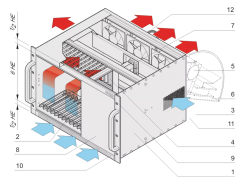

VME64x System, 7 U, 12 Slot, Open Frame PSU

CATALOG NUMBER

20836-717

VME64 system for 12 VME64x boards 6 U, 160 mm. The power for the system is supplied by an open frame power supply. A fan control module monitors the fans, the temperature and voltage.