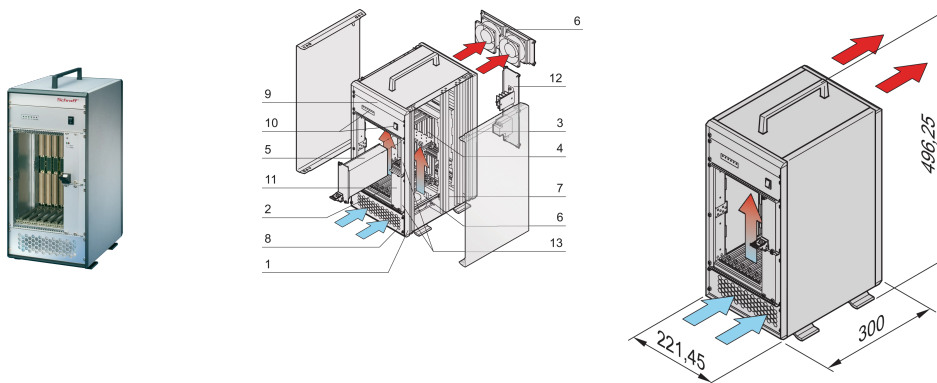

## CATALOG NUMBER

**10836-045**

VME64 tower system for 7 VME64x boards 6 U, 160 mm. The power for the system is created by a pluggable power supply. A fan control module monitors the fans, the temperature and voltage.

## FEATURES

System in accordance with IEC 60297-3-101, 102, 103; IEEE 1101.1, 1101.10/11; backplane conforms to VITA 1.1-1997

Pluggable PSU, 19" form factor, 300 W; a second PSU can optionally be fitted

Backplane VME64x 7 slot, 6 U, J1/J2 monolithic without P0 connector, Rear I/O option, in accordance with VITA 1-1994 and 1.1-1997

Heat dissipation by 2 fans, cooling from front to rear side; temperature-controlled by fan control module (FCM)

## PRODUCT ATTRIBUTES

Product Type: System

Number of Slots: 7

Type: Tower

Backplane Type: 6 U VME64 Extension

Data Transfer: VME64; VME2eSST

Power per Slot: 30W

Input Voltage AC: 100 – 240V