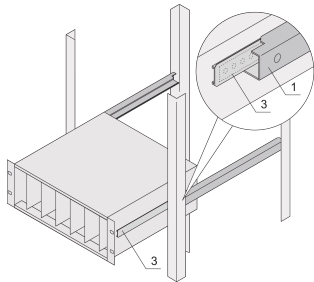

C-Profile Adaptor for Subracks Assembled into Cabinets

The C-profile, assembled on the Side Panel of the subrack serves fixes the subrack on the guiding profile when mounted into a cabinet.

CERTIFICATIONS

FEATURES

The C-profile fixes the subrack on the guiding profile when mounted into a cabinet.

SPECIFICATIONS

Material:	Aluminum
Finish:	Anodized
Product Family:	EuropacPRO
Product Type:	Telescopic Slide

Table 1/1

Catalog Number	Depth	Package Quantity	Works With	Quick Ship
24562-453	175mm	2	Subracks	No
24562-454	235mm	2	Subracks	No
24562-455	295mm	2	Subracks	No

Catalog Number	Depth	Package Quantity	Works With	Quick Ship
24562-456	355mm	2	Subracks	No
24562-457	415mm	2	Subracks	No
24562-458	475mm	2	Subracks	No