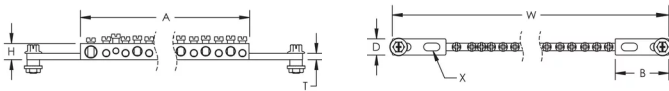

Catalog Number	EB44
Conductor Size, IEC	(1) 16 - 35 mm² Stranded (6) 4 - 16 mm² Stranded (21) 2.5 - 6 mm² Stranded (16) 1.5 - 4 mm² Stranded
Ferrule Conductor Size, IEC	(1) 10 - 35 mm² (6) 2.5 - 16 mm² (21) 1.5 - 6 mm² (16) 0.75 - 4 mm²
Conductor Size, UL	(1) #6 - #4 Stranded (6) #12 - #4 Stranded (21) #14 - #8 Stranded (16) #16 - #10 Stranded
Max Current Rating	250A
Depth (D)	13mm
Height (H)	13 mm
Width (W)	462 mm
Thickness (T)	5 mm
A	376 mm
B	43 mm
X	6.2 x 7 mm
Unit Weight	0.3 kg
Complies With	IEC® 61439.1

DIAGRAMS

WARNING

nVent products shall be installed and used only as indicated in nVent's product instruction sheets and training materials. Instruction sheets are available at www.nvent.com and from your nVent customer service representative. Improper installation, misuse, misapplication or other failure to completely follow nVent's instructions and warnings may cause product malfunction, property damage, serious bodily injury and death and/or void your warranty.