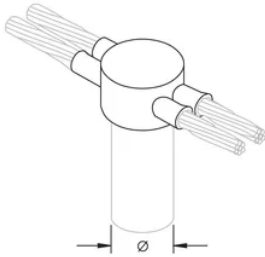

Connection, Stranded: 25mm²; 35mm²

ADDITIONAL PRODUCT DETAILS

A gap between conductors may be required. See mold tag for more information.

DIAGRAMS

WARNING

---

nVent products shall be installed and used only as indicated in nVent's product instruction sheets and training materials. Instruction sheets are available at www.nvent.com and from your nVent customer service representative. Improper installation, misuse, misapplication or other failure to completely follow nVent's instructions and warnings may cause product malfunction, property damage, serious bodily injury and death and/or void your warranty.

Our powerful portfolio of brands:

CADDY ERICO HOFFMAN ILSCO SCHROFF TRACHTE