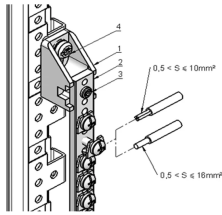

Grounding/Grounding Busbar Kit With Screw Clamps

Metallic strip typically housed inside switchgear, panel boards, and busway enclosures for local high current power distribution. They are also used to connect high voltage equipment at electrical switchyards, and low voltage equipment in battery banks.

FEATURES

To screw grounding cables with endpiece or stripped

Threaded fixing points M5 in intervals of 15 mm

Assembly insulated from the frame

Maximum current capacity 200 A

SPECIFICATIONS

Product Type: Grounding Kit

Table 1/1

Catalog Number	Length	Material	Package Quantity	Type	Quick Ship
20118-859	200mm	Copper	1	Screw Clamp	No
20118-865	450mm	Copper	1	Screw Clamp	No
20118-866	975mm	Copper	1	Screw Clamp	No
20118-869	2000mm	Copper	1	Screw Clamp	No
20118-868	1900mm	Copper	1	Screw Clamp	No

Catalog Number	Length	Material	Package Quantity	Type	Quick Ship
20118-867	1680mm	Copper	1	Screw Clamp	No

WARNING

nVent products shall be installed and used only as indicated in nVent's product instruction sheets and training materials. Instruction sheets are available at www.nvent.com and from your nVent customer service representative. Improper installation, misuse, misapplication or other failure to completely follow nVent's instructions and warnings may cause product malfunction, property damage, serious bodily injury and death and/or void your warranty.