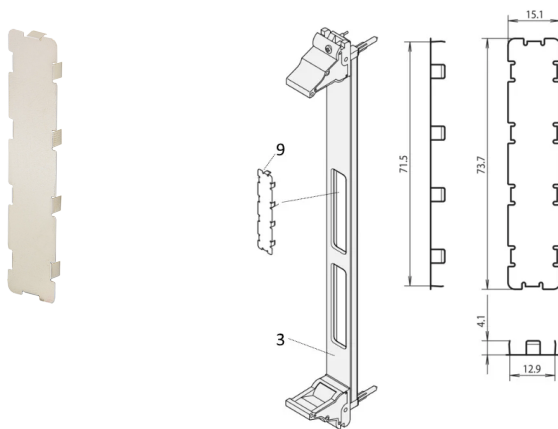

# PMC Mezzanine Front Panel Cutout Cover for EMC Protection, Black

## CATALOG NUMBER

**60835-024**

The stainless steel EMC cover enable to close unused cut-outs in the PMC mezzanine front panels.

## FEATURES

Material stainless steel, 0.2 mm

EMC cover to close unused cut-outs in the PMC mezzanine front panels