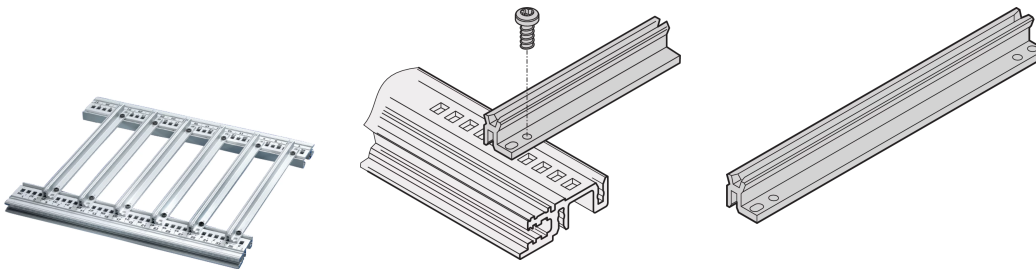

Guide Rail Accessory Type for Heavy PCBs, Extra Strong, Aluminum, 340 mm, 2.5 mm Groove Width, Silver

CATALOG NUMBER

34564-884

This reinforced guide rail for heavy PCBs of the type accessory, forms a reliable interface between the subrack mechanics and the sub-assemblies. The guide rails can additionally be bolted to the horizontal

CERTIFICATIONS

FEATURES

For especially heavy PCBs, plug-in units or frame type plug-in units

Mounting, for bolting to type H (heavy) and type R (rugged) horizontal rails only

Aluminium profile

PRODUCT ATTRIBUTES

Package Quantity: 1

Board Depth: 340mm

Groove Width: 2.5

Color: Silver

Finish: Anodized

Material: Aluminum

Product Family: EuropacPRO; RatiopacPRO; RatiopacPRO AIR; CompacPRO; PropacPRO; MultipacPRO; Inpac

Product Type: Guide Rail

Type: Heavy Duty

Works With: Subracks; Cases; Chassis

ADDITIONAL PRODUCT DETAILS

Delivery is exclusively in standard pack quantity.

Please take into consideration that deliveries may be carried out in the stated SPQs (SPQ, e.g. 5 pieces, 10 pieces, 50 pieces, etc.). Differing order quantities (e.g. 2 pieces) may be changed to the next possible delivery quantity = Standard Pack Quantity.