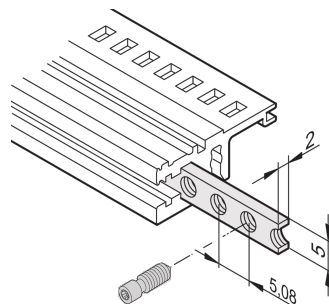

## CATALOG NUMBER

**34561-342**

The threaded insert is a metal strip with thread M2.5 and allows the fixing of front panels.

## FEATURES

The collar screws used for fixing partial-width front panels must be 12.3 mm long

Usable for all horizontal rails

## PRODUCT ATTRIBUTES

Rack Width: 42HP

Package Quantity: 1

Finish: Zinc Plated

Length: 217.94mm

Material: Steel

Product Family: EuropacPRO; RatiopacPRO; RatiopacPRO AIR; CompacPRO; PropacPRO; Inpac

Product Type: Threaded Insert