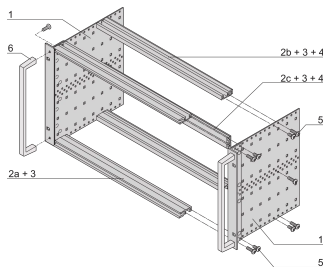

EuropacPRO 19" Subrack Kit for Backplane, Heavy, Retrofit Shielding, With Front Handle, 3 U, 175 mm

CATALOG NUMBER

24567-161

Non-EMC shielded subrack for backplane mounting, heavy version with tox welded side panels and front handle.

CERTIFICATIONS

FEATURES

Subrack with side panel type H ("Heavy"), 19" bracket is firmly fixed to side panel (tox-cold welded)

Supplied as space-saving flat-pack

Rear horizontal rail for backplane mounting with insulation strip

Horizontal rail type "Heavy"

Shock and Vibration resistance up to 5 g

IP 20, in accordance with IEC 60529

Shock and vibration tested to the German "Bahn" standards BN 411002, BN 411003

Internal and external dimensions in accordance with: IEC 60297-3-100, -101, IEEE 1101.1