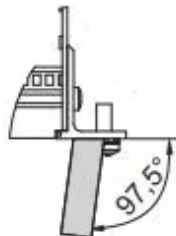

EuropacPRO 19" Subrack Kit for Backplane, Heavy, Retrofit Shielding, With Front Handle, 3 U, 175 mm

CATALOG NUMBER

24567-161

Non-EMC shielded subrack for backplane mounting, heavy version with tox welded side panels and front handle.

CERTIFICATIONS

FEATURES

Subrack with side panel type H ("Heavy"), 19" bracket is firmly fixed to side panel (tox-cold welded)

Supplied as space-saving flat-pack

Rear horizontal rail for backplane mounting with insulation strip

Horizontal rail type "Heavy"

Shock and Vibration resistance up to 5 g

IP 20, in accordance with IEC 60529

Shock and vibration tested to the German "Bahn" standards BN 411002, BN 411003

Internal and external dimensions in accordance with: IEC 60297-3-100, -101, IEEE 1101.1