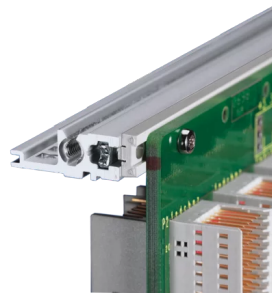

EuropacPRO 19" Subrack Kit for Backplane, Heavy, Retrofit Shielding, With Front Handle, 3 U, 175 mm

CATALOG NUMBER

24567-161

Non-EMC shielded subrack for backplane mounting, heavy version with tox welded side panels and front handle.

CERTIFICATIONS

FEATURES

Subrack with side panel type H ("Heavy"), 19" bracket is firmly fixed to side panel (tox-cold welded)

Supplied as space-saving flat-pack

Rear horizontal rail for backplane mounting with insulation strip

Horizontal rail type "Heavy"

Shock and Vibration resistance up to 5 g

IP 20, in accordance with IEC 60529

Shock and vibration tested to the German "Bahn" standards BN 411002, BN 411003

Internal and external dimensions in accordance with: IEC 60297-3-100, -101, IEEE 1101.1

Gasket Type: Stainless Steel EMC

Shock and Vibration Tolerance: 5g (force)

Handle Included: Yes

Mounting: Rack

Complies With: IEC 60297-3-103

EMC Shielding: No

Finish: Anodized; Passivated

Material: Aluminum