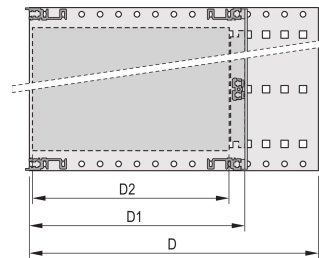

EuropacPRO 19" Subrack Kit for Backplane, Heavy, Retrofit Shielding, With Front Handle, 3 U, 175 mm

CATALOG NUMBER

24567-161

Non-EMC shielded subrack for backplane mounting, heavy version with tox welded side panels and front handle.

CERTIFICATIONS