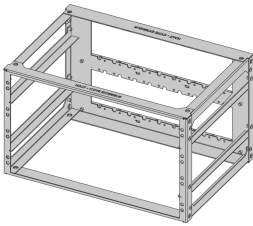

On Board Rack 6 U, 84 HP

CATALOG NUMBER

10170-012

Suitable for ongoing vibrations, shock, high temperatures, and high humidity.

CERTIFICATIONS

FEATURES

For mobile railway applications

Suitable for ongoing vibrations, shock, high temperatures, and high humidity

Suitable for 1, 2, or 3 U SNCF subracks (NF F61-005, CF 60-002)

Rear side is equipped for standard connectors; crossbar can be custom-coded for the SNCF coding pins

Crossbar with integrated cable channel

Several racks can be stacked or fitted in rows

Produced using a welding process, certified to EN 15085 (CL2)

Stainless Steel welds passivated to prevent corrosion

PRODUCT ATTRIBUTES

Product Family: On Board Rack

Rack Height: 6U

Height: 290mm

Rack Width: 84HP