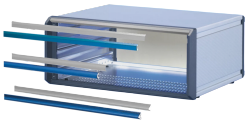

PropacPRO Case Design Elements

To individualize the PropacPRO case design. The elements will be screwed from the rear side of the die cast frame.

CERTIFICATIONS

FEATURES

To individualize the case design

Available in 3 forms and two colors

SPECIFICATIONS

- Material:** Aluminum
- Finish:** Anodized
- Works With:** Cases
- Product Type:** Corner Profile
- Product Family:** PropacPRO

Table 1/1

Catalog Number	Rack Width	Type	Color Code	Color	Quick Ship
20850-190	42HP	Squared	RAL 7035	Light Grey	No
20850-184	42HP	Rounded	RAL 7035	Light Grey	No