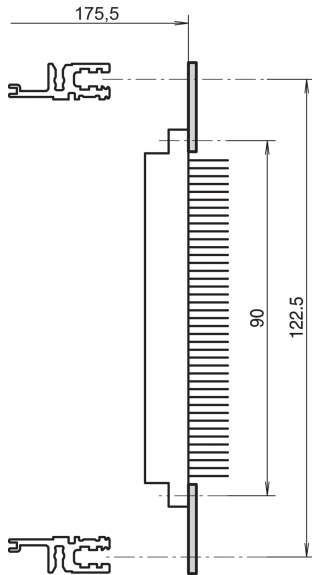

# EuropacPRO Perforated Rail for Connector

Perforated flat rail for connector mounting i.a.w. EN 60603-2 and DIN 41612, on VT horizontal rails.

## FEATURES

In conjunction with rear horizontal rails, VT

For Connector Mounting in accordance with EN 60603-2, DIN 41612

## SPECIFICATIONS

- Material:** Aluminum
- Finish:** Passivated
- Product Type:** Perforated Rail

Table 1/2

Catalog Number	Rack Width	Package Quantity	Length	Product Family	Works With	Certifications

20822-053	8HP	4	40.64mm	EuropacPRO, RatiopacPRO, RatiopacPRO AIR, CompacPRO, PropacPRO	Subracks, Cases	
20822-051	20HP	4	101.6mm	EuropacPRO	Subracks	RoHS
20822-049	28HP	4	142.24mm	EuropacPRO, RatiopacPRO, RatiopacPRO AIR, CompacPRO, PropacPRO	Subracks, Cases	RoHS
20822-046	40HP	4	203.2mm	EuropacPRO	Subracks	RoHS
20822-050	42HP	4	213.36mm	EuropacPRO, RatiopacPRO, RatiopacPRO AIR, CompacPRO, PropacPRO	Subracks, Cases	RoHS
20822-047	60HP	4	304.8mm	EuropacPRO, RatiopacPRO, RatiopacPRO AIR, CompacPRO, PropacPRO	Subracks, Cases	RoHS
20822-048	84HP	4	431.8mm	EuropacPRO, RatiopacPRO, RatiopacPRO AIR, CompacPRO, PropacPRO	Subracks, Cases	RoHS
20822-052	4HP	4	20.32mm	EuropacPRO, RatiopacPRO, RatiopacPRO AIR, CompacPRO, PropacPRO	Subracks, Cases	

Table 2/2

Catalog Number	Quick Ship
20822-053	No
20822-051	No

Catalog Number	Quick Ship
20822-049	No
20822-046	No
20822-050	No
20822-047	No
20822-048	No
20822-052	No