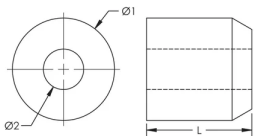

CatalogNumber	Article Number	Diameter 1(Ø1)	Diameter 2(Ø2)	Length (L)	For Use With	Color
LK311A	145815	60 mm	19 mm	52mm	LK11	Blue
LK314A	145816	67 mm	19 mm	52mm	LK12, LK40, LKT14	Red
LK318A	145817	83 mm	19 mm	52mm	LKT18, LKT50	Black

Table 2/2

Catalog Number	Article Number	Unit Weight
LK307A	145811	0.08 kg
LK308A	145812	0.09 kg
LK316A		0.12 kg
LK320A		0.15 kg
LK309A	145813	0.11 kg
LK310A	145814	0.13 kg
LK311A	145815	0.15 kg
LK314A	145816	0.22 kg
LK318A	145817	0.5 kg

ADDITIONAL PRODUCT DETAILS

Prior to installation, please read and understand the detailed instructions and safety notices provided in the nVent LENTON Interlok Instruction Manual.

DIAGRAMS