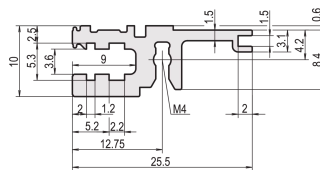

Horizontal Rail, Front, Type L-OD, Light, Without Lip, 1000 mm

CATALOG NUMBER

34560-001

Combinations of horizontal rails and side panels

		"4" can be combined				"2" combination not recommended			
Horizontal rail	Horizontal rail	-	+	+	+	+	+	+	+
	Horizontal rail with lip	+	+	+	+	+	+	+	+
Horizontal rail	Horizontal rail	+	+	-	-	-	-	-	-
	Horizontal rail with lip	+	+	-	-	-	-	-	-
Side panel	Light 1.0								
	Dark 1.0								
	Dark 2.0								
	Dark 3.0								

The horizontal rail without a lip enable the use of a setups such as a 6 U front panel for a subrack which is split into 2 x 3 U.

CERTIFICATIONS

FEATURES

For installation behind full-width front panel

< 28 HP not to print

Without lip (L-OD)

Aluminum extrusion, anodized finish, conductive contact surface

PRODUCT ATTRIBUTES

Rack Width: 195HP

Package Quantity: 1

Finish: Anodized

Length: 1000mm

Material: Aluminum